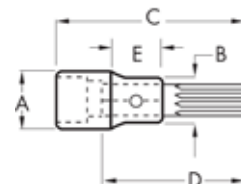

1/4" OPEN STOCK
BIT SOCKETS

HEX Bit Sockets 1/4" Drive

Item No.	Bit Size	Drive End (inch) A	Nose Dia. (inch) B	Overall Length (inch) C	Bit Length (inch) D	Length to Shoulder E	Weight (lbs)
80151	1/16"	0.508	0.508	1.530	0.984	N/A	0.059
80152	5/64"	0.508	0.508	1.530	0.984	N/A	0.059
80153	3/32"	0.508	0.508	1.530	0.984	N/A	0.059
80154	7/64"	0.508	0.508	1.530	0.984	N/A	0.059
80155	1/8"	0.508	0.508	1.530	0.984	N/A	0.059
80156	9/64"	0.508	0.508	1.530	0.984	N/A	0.059
80157	5/32"	0.508	0.508	1.530	0.984	N/A	0.059
80158	3/16"	0.508	0.508	1.530	0.984	N/A	0.059
80159	7/32"	0.508	0.508	1.530	0.984	N/A	0.059
80160	1/4"	0.508	0.508	1.530	0.984	N/A	0.059
80161	2 mm	0.508	0.508	1.530	0.984	N/A	0.059
80162	2.5 mm	0.508	0.508	1.530	0.984	N/A	0.059
80163	3 mm	0.508	0.508	1.530	0.984	N/A	0.059
80164	4 mm	0.508	0.508	1.530	0.984	N/A	0.059
80165	5 mm	0.508	0.508	1.530	0.984	N/A	0.059
80166	6 mm	0.508	0.508	1.530	0.984	N/A	0.059

TRIPLE SQUARE Bit Socket

Item No.	Bit Size	Drive End (inch) A	Nose Dia. (inch) B	Overall Length (inch) C	Bit Length (inch) D	Length to Shoulder E	Weight (lbs)
80167	4 mm	0.508	0.508	1.290	0.748	N/A	0.070
80168	5 mm	0.508	0.508	1.290	0.748	N/A	0.070
80169	6 mm	0.508	0.508	1.290	0.748	N/A	0.070
80170	8 mm	0.560	0.560	1.290	0.748	N/A	0.070