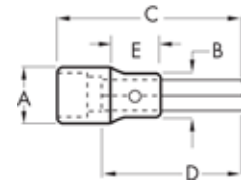

1/4" OPEN STOCK
BIT SOCKETS

HEX Bit Sockets 1/4" Drive

Item No.	Bit Size	Drive End (inch) A	Nose Dia. (inch) B	Overall Length (inch) C	Bit Length (inch) D	Length to Shoulder E	Weight (lbs)
80151	1/16"	0.508	0.508	1.530	0.984	N/A	0.059
80152	5/64"	0.508	0.508	1.530	0.984	N/A	0.059
80153	3/32"	0.508	0.508	1.530	0.984	N/A	0.059
80154	7/64"	0.508	0.508	1.530	0.984	N/A	0.059
80155	1/8"	0.508	0.508	1.530	0.984	N/A	0.059
80156	9/64"	0.508	0.508	1.530	0.984	N/A	0.059
80157	5/32"	0.508	0.508	1.530	0.984	N/A	0.059
80158	3/16"	0.508	0.508	1.530	0.984	N/A	0.059
80159	7/32"	0.508	0.508	1.530	0.984	N/A	0.059
80160	1/4"	0.508	0.508	1.530	0.984	N/A	0.059
80161	2 mm	0.508	0.508	1.530	0.984	N/A	0.059
80162	2.5 mm	0.508	0.508	1.530	0.984	N/A	0.059
80163	3 mm	0.508	0.508	1.530	0.984	N/A	0.059
80164	4 mm	0.508	0.508	1.530	0.984	N/A	0.059
80165	5 mm	0.508	0.508	1.530	0.984	N/A	0.059
80166	6 mm	0.508	0.508	1.530	0.984	N/A	0.059

TRIPLE SQUARE Bit Socket

Item No.	Bit Size	Drive End (inch) A	Nose Dia. (inch) B	Overall Length (inch) C	Bit Length (inch) D	Length to Shoulder E	Weight (lbs)
80167	4 mm	0.508	0.508	1.290	0.748	N/A	0.070
80168	5 mm	0.508	0.508	1.290	0.748	N/A	0.070
80169	6 mm	0.508	0.508	1.290	0.748	N/A	0.070
80170	8 mm	0.560	0.560	1.290	0.748	N/A	0.070